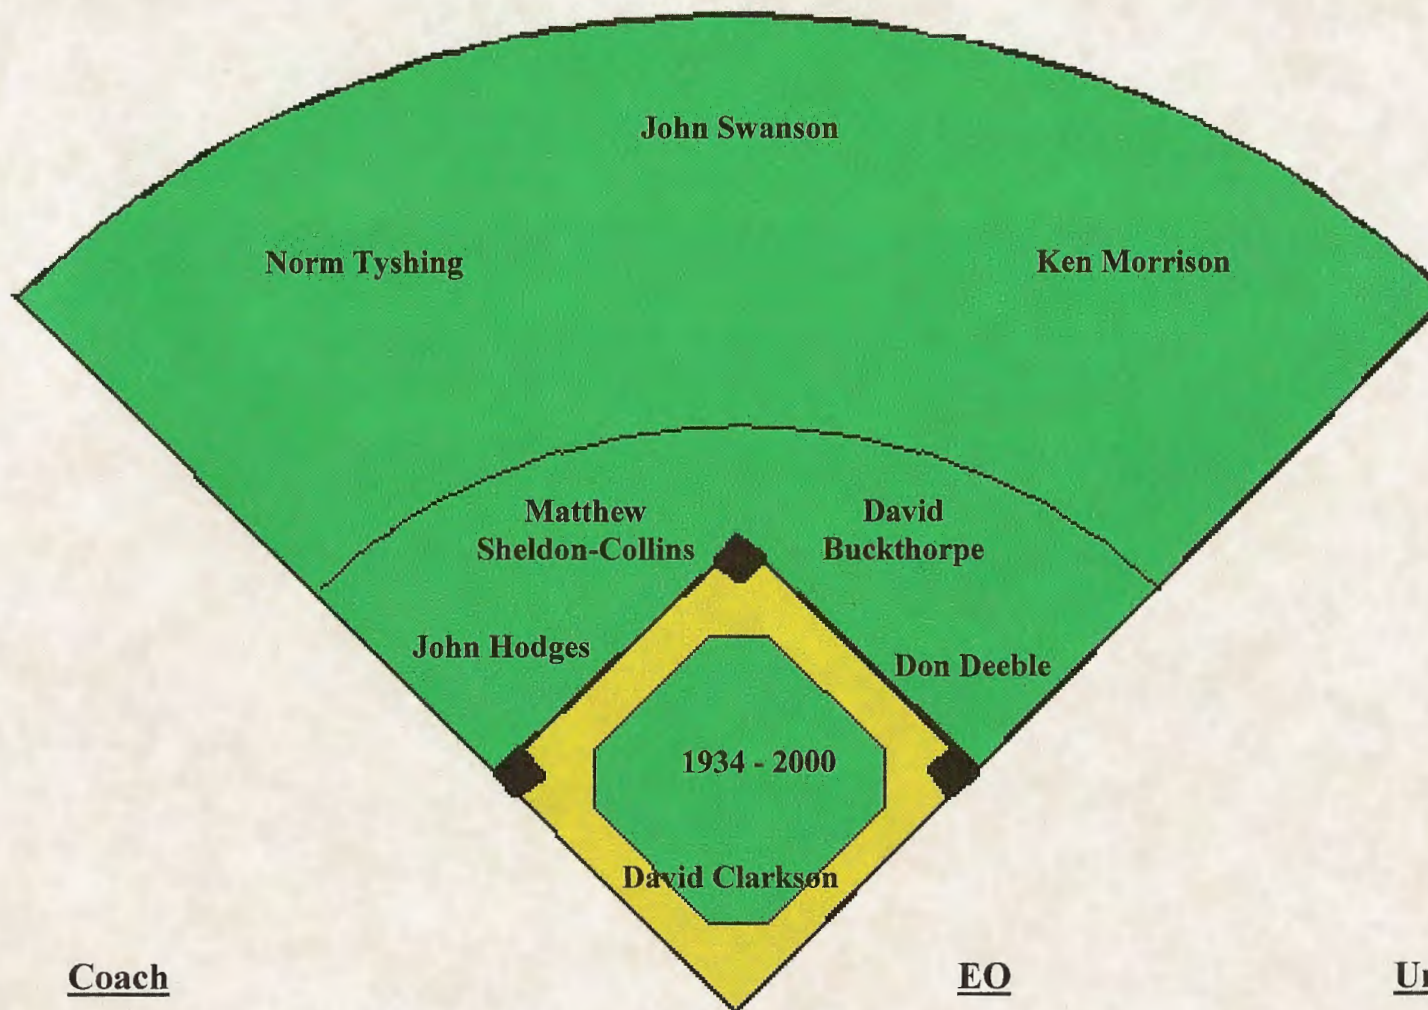

VICTORIAN CLAXTON SHIELD TEAM OF THE CENTURY

Pitchers

Eddie Moule
Keith Whitford
Bert Numa
Graeme Lloyd
Phil Dale
Ernie Bolton

Utility

Jon Deeble
Eddie Illingworth
Ken Stephens

Infield

Graeme Deany

Outfield